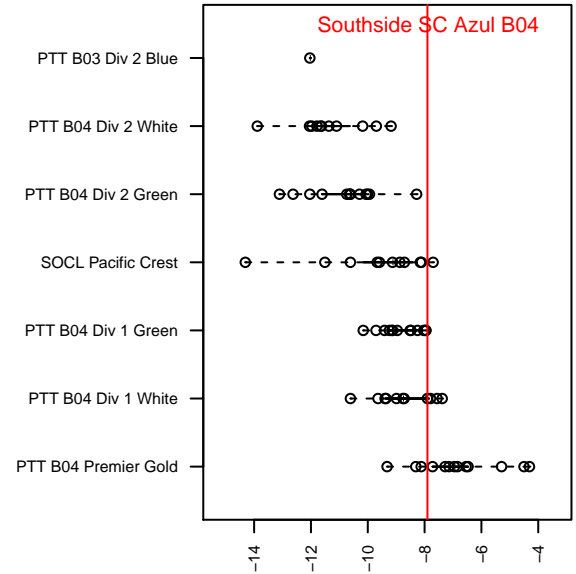

Southside SC Azul B04

Southside SC
 Tigard, OR
 B04 total strength=460
 attack=0.48 defense=0.2
 fall league = PTT B04 Div 1 White
 spr league = Spr OYS B04 Premier White

alt names used:
 Southside Soccer Club B04 Azul
 Southside Soccer Club Azul B04
 SOUTHSIDE SOCCER CLUB B04 AZUL (OR)
 SOUTHSIDE SOCCERSSC B04 AZUL
 SSC 04 Azul – BU11
 SSC 04 Azul – BU11
 SSC 04 Azul – BU11

**attack and defense variance (black dot)
relative to other teams
and top 10 in region**

**attack and defense rating
relative to others at age
and all opponents in last 13 months**

Performance relative to 13 month average