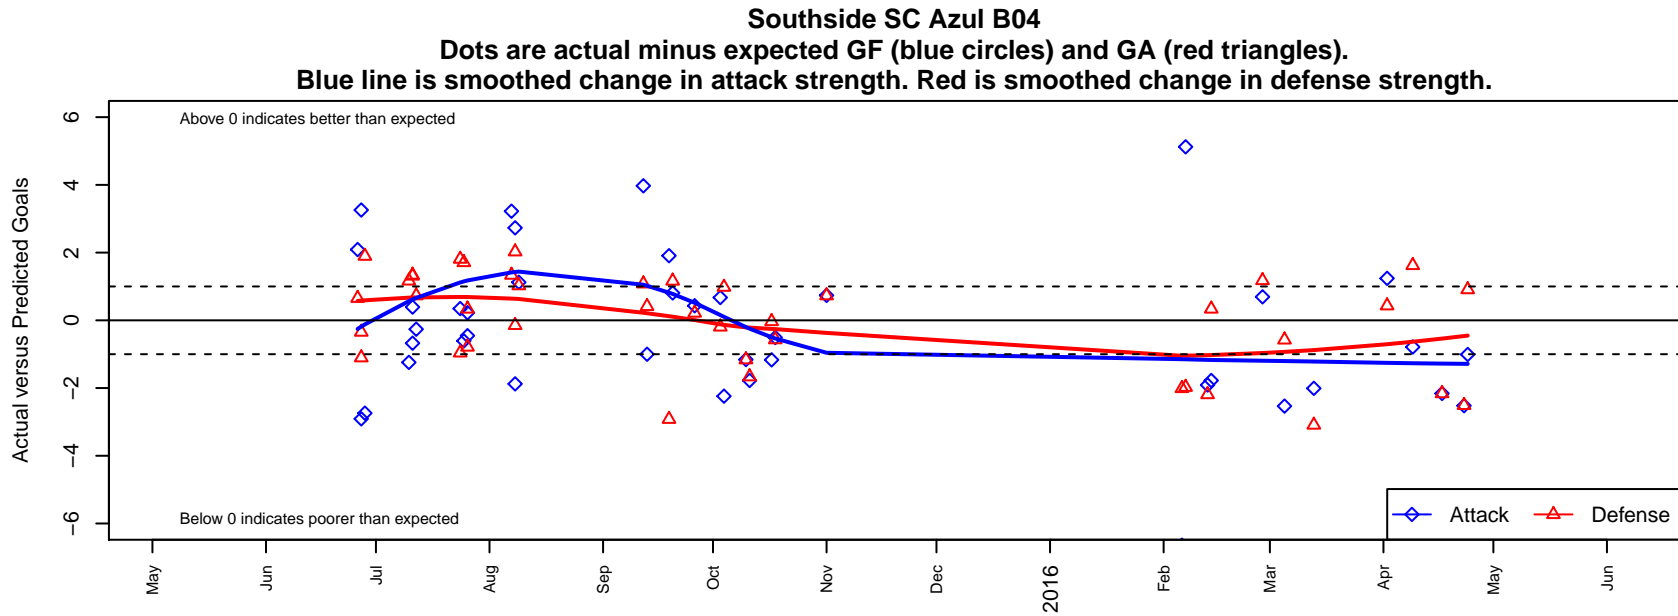

Southside SC Azul B04

Southside SC
 Tigard, OR
 B04 total strength=460
 attack=0.48 defense=0.2
 fall league = PTT B04 Div 1 White
 spr league = Spr OYS B04 Premier White

alt names used:
 Southside Soccer Club B04 Azul
 Southside Soccer Club Azul B04
 SOUTHSIDE SOCCER CLUB B04 AZUL (OR)
 SOUTHSIDE SOCCERSSC B04 AZUL
 SSC 04 Azul – BU11
 SSC 04 Azul – BU11
 SSC 04 Azul – BU11

**attack and defense variance (black dot)
relative to other teams
and top 10 in region**

**attack and defense rating
relative to others at age
and all opponents in last 13 months**

Performance relative to 13 month average